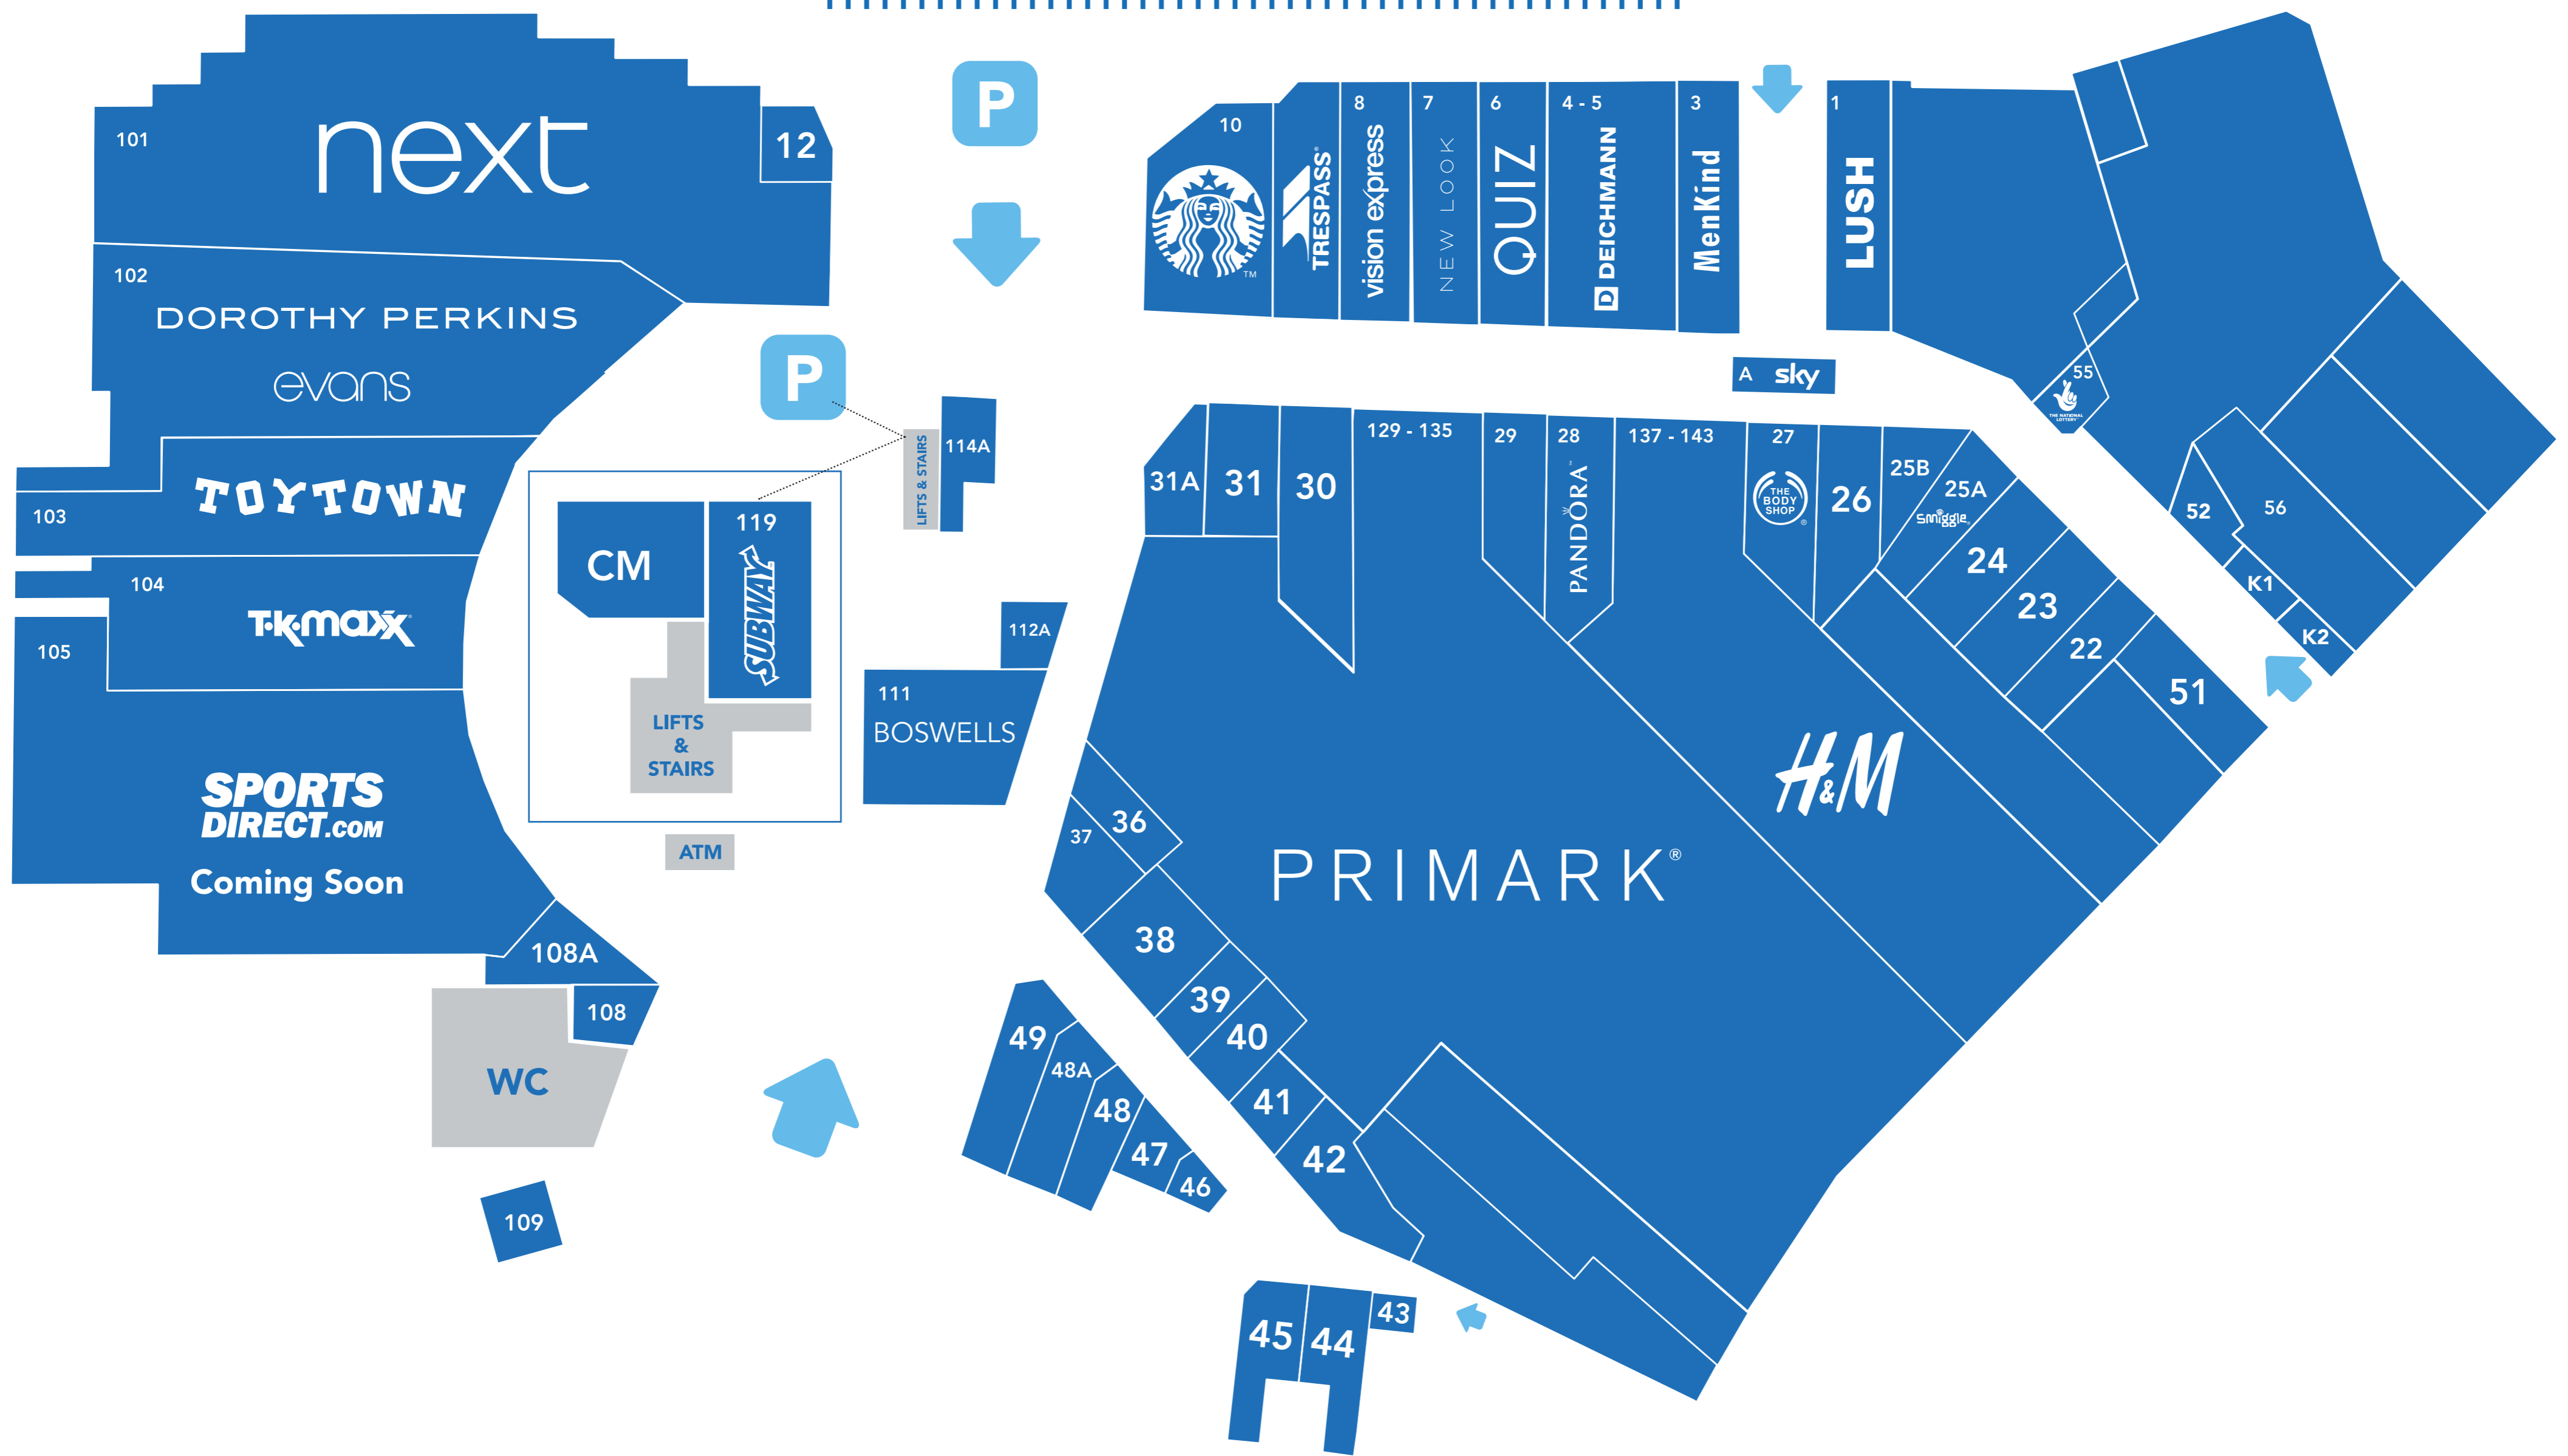

STORE GUIDE

Books, Toys, Cards & Gifts

Coconut Toys & Fancy Dress...	109
LOL	31A
Menkind	3
Smiggle	25A
Sonner Toys	47
TK Maxx	104
Toytown	103
Withit	42

Fashion & Jewellery

Accessorize	23
Bags 4 U	36
Claire's Accessories	25b
Deichmann	4-5
Dorothy Perkins	102
Ernest Jones	51
Evans	102
H&M	137-143
HemingCo.	38
Marabella's Boutique	39
New Look	7
Next	101
Pandora	28

Primark	129-135
Quiz	6
Sparkles	112A
Sports Direct	105
TH Baker	26
TK Maxx	104
Trespass	9
Warren James	31
Withit	42
Victory Sports	44

Food & Drink

Boswells	111
Spoon World Buffet	12
Starbucks	10
Subway	119
Sweets 4 U	48

Health & Beauty

Blossoms Beauty	46
Lush	1
The Body Shop	27

The Fragrance Shop	114A
Trendy Nail Studio	108
Vision Express	8

Home

Next	101
Primark	129-135
TK Maxx	104

Technology

London Camera Exchange	40
Sky	KIOSK A
Top Star	55A

* Individual store hours may vary