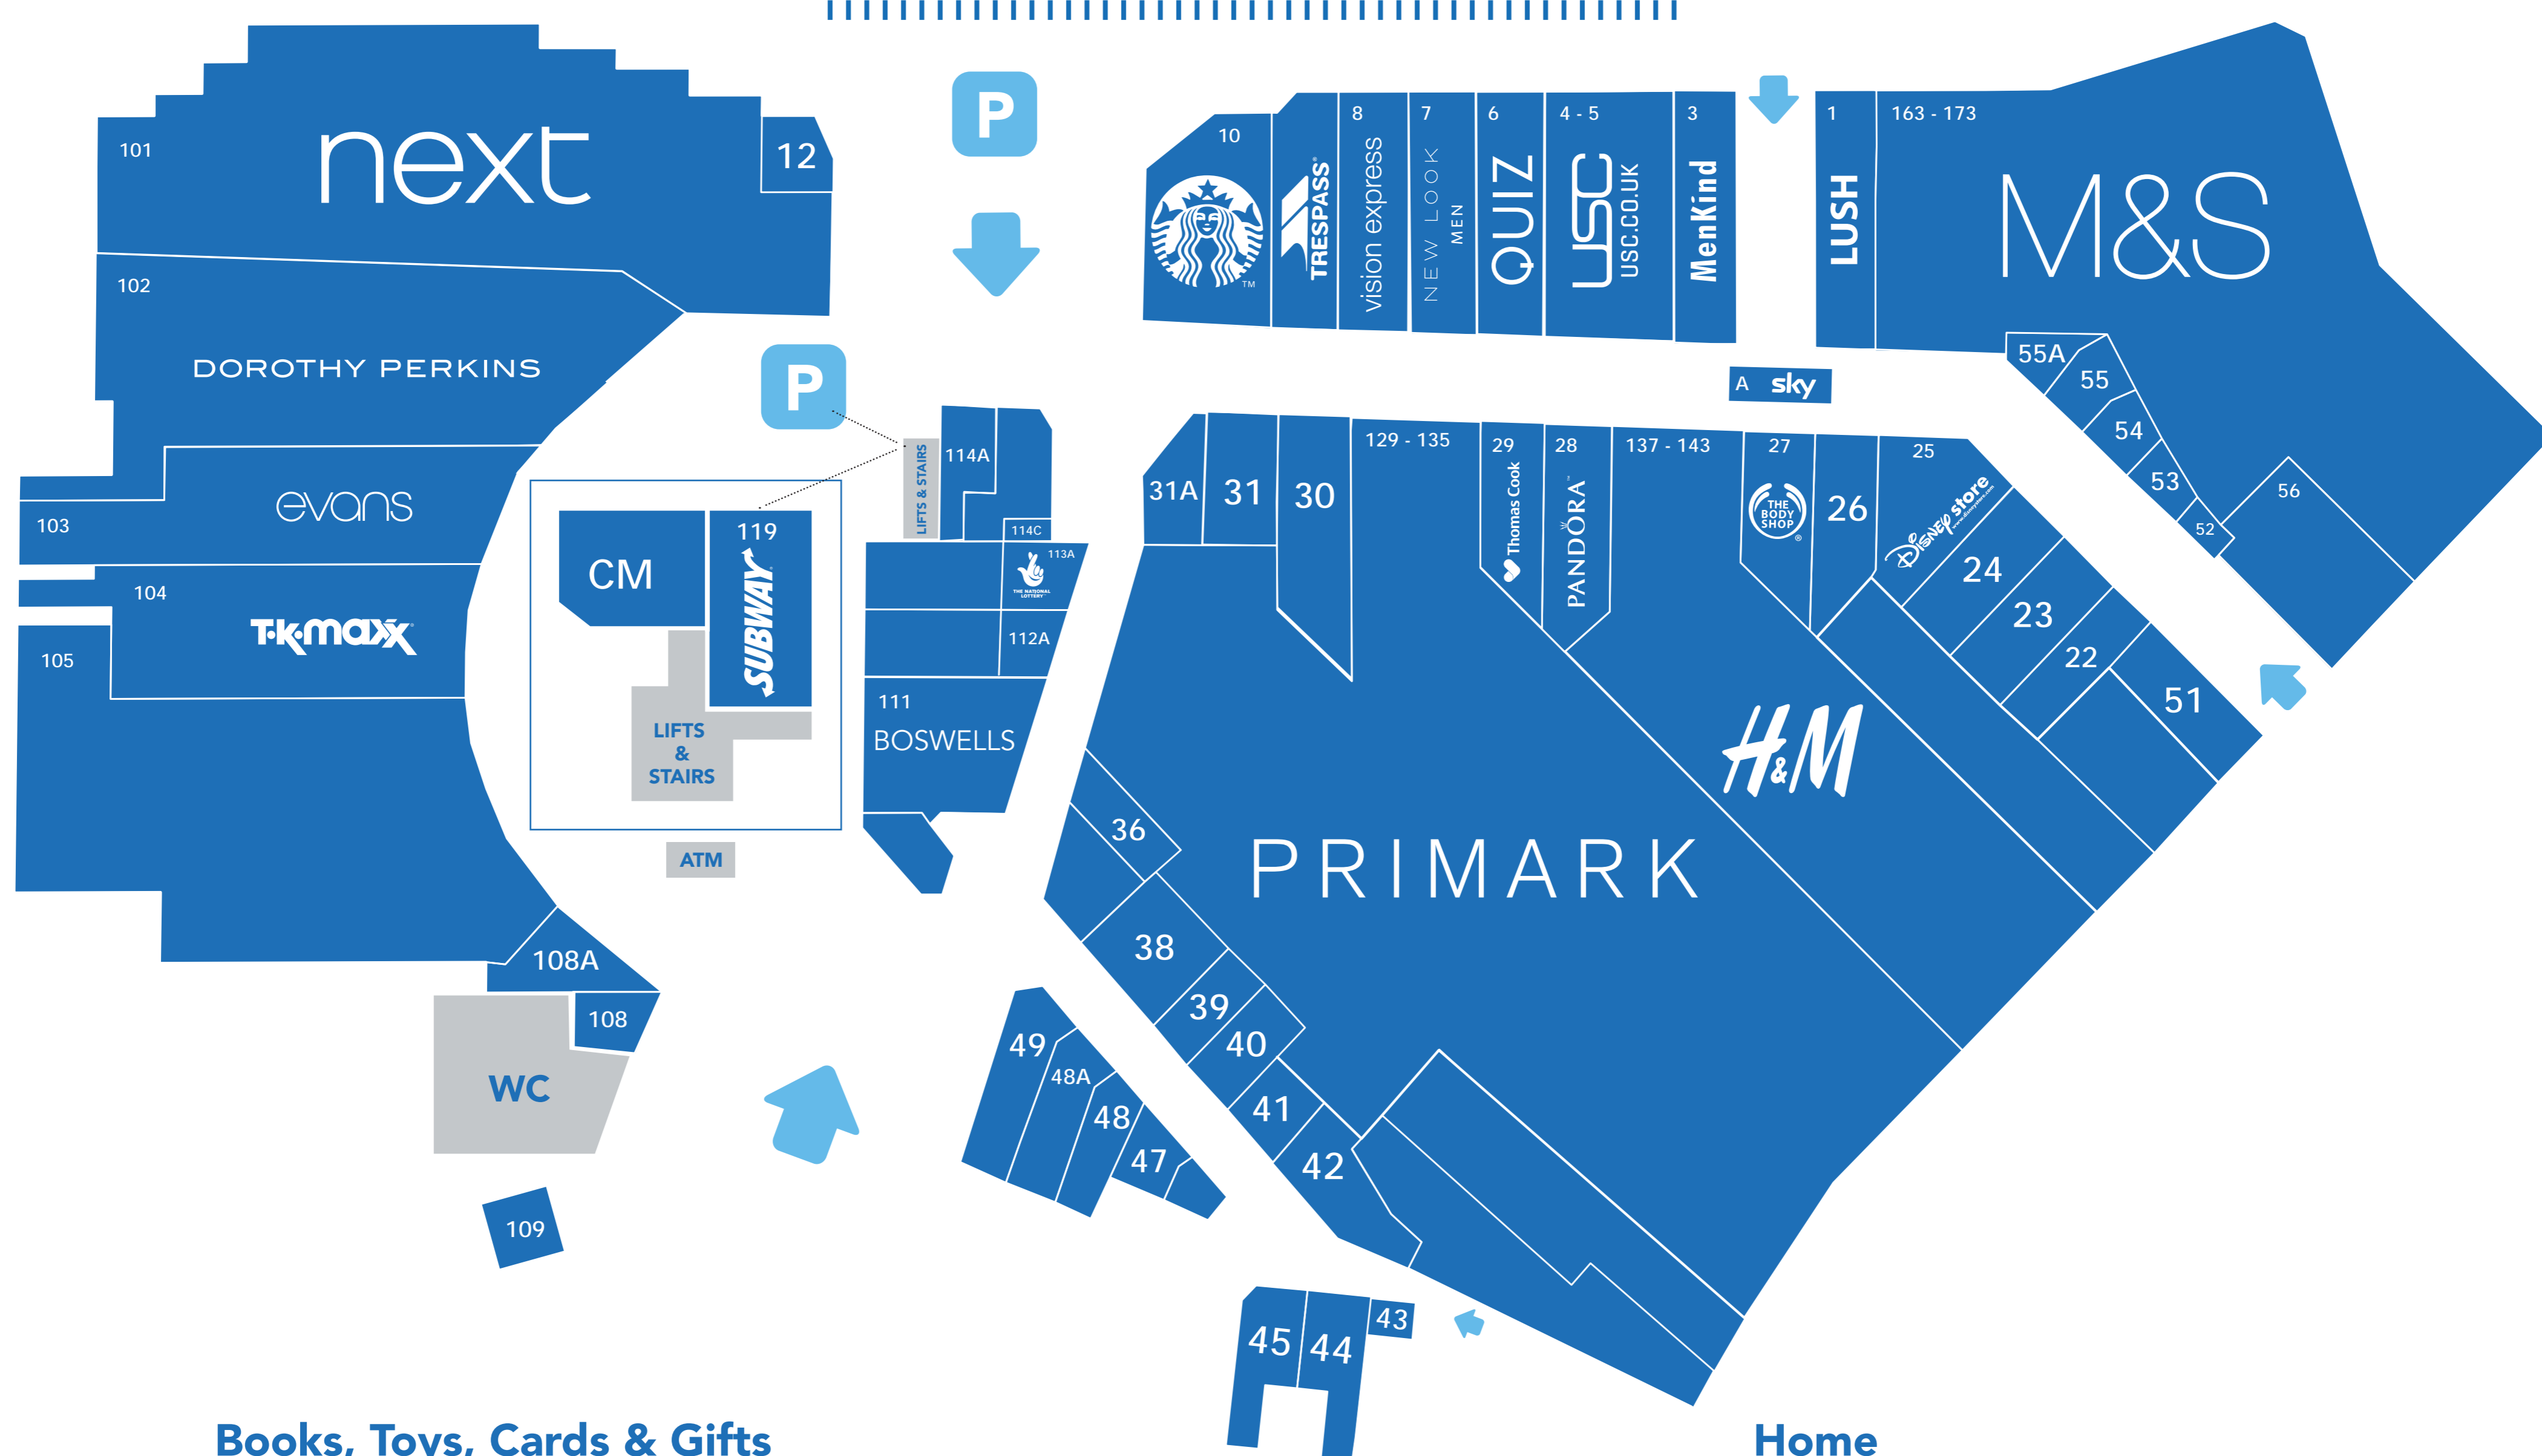

STORE GUIDE

Books, Toys, Cards & Gifts

Coconut Toys & Fancy Dress...	109
Hawkin's Bazaar	30
LOL	31A
Menkind	3
Disney Store	25
Withit	42

Fashion & Jewellery

Accessorize	23
Bags 4 U	36
Capkandi	47
Claire's Accessories	54
Dorothy Perkins	102
Ernest Jones	51
Essential	53
Evans	103
Goldsmiths Jewellers	26
H&M	137-143
Hemingway	38
Marabella's Boutique	39
Marks & Spencer	163-173
New Look Men	7
Next	101
Pandora	28
Primark	129-135
Quiz	6
Sparkles	112A

TK Maxx	104
Trespass	9
USC	4-5
Vivi Boutique	44
Warren James	31
Withit	42

Food & Drink

Boswells	111
Marks & Spencer	163-173
Starbucks	10
Subway	119
Sweets 4 U	48
Thorntons	22

Health & Beauty

Blossoms Beauty	114C
Lush	1
MET-Rx	48A
Supercuts	45
The Body Shop	27
The Fragrance Shop	114A
Trendy Nail Studio	43
Vision Express	8

Home

Inside Out	108A
Marks & Spencer	163-173
Next	101
TK Maxx	104

Technology

London Camera Exchange	40
O2	24
Sky	KIOSK A
Top Star	55A
Virgin Media	55

Other

Brunels Newsagent	113A
Car Valet UK	CAR PARK
Centre Management Office	CM
City Cobbler	108
eurochange	52
Evapo	41
Fabric Land	49
Thomas Cook	29