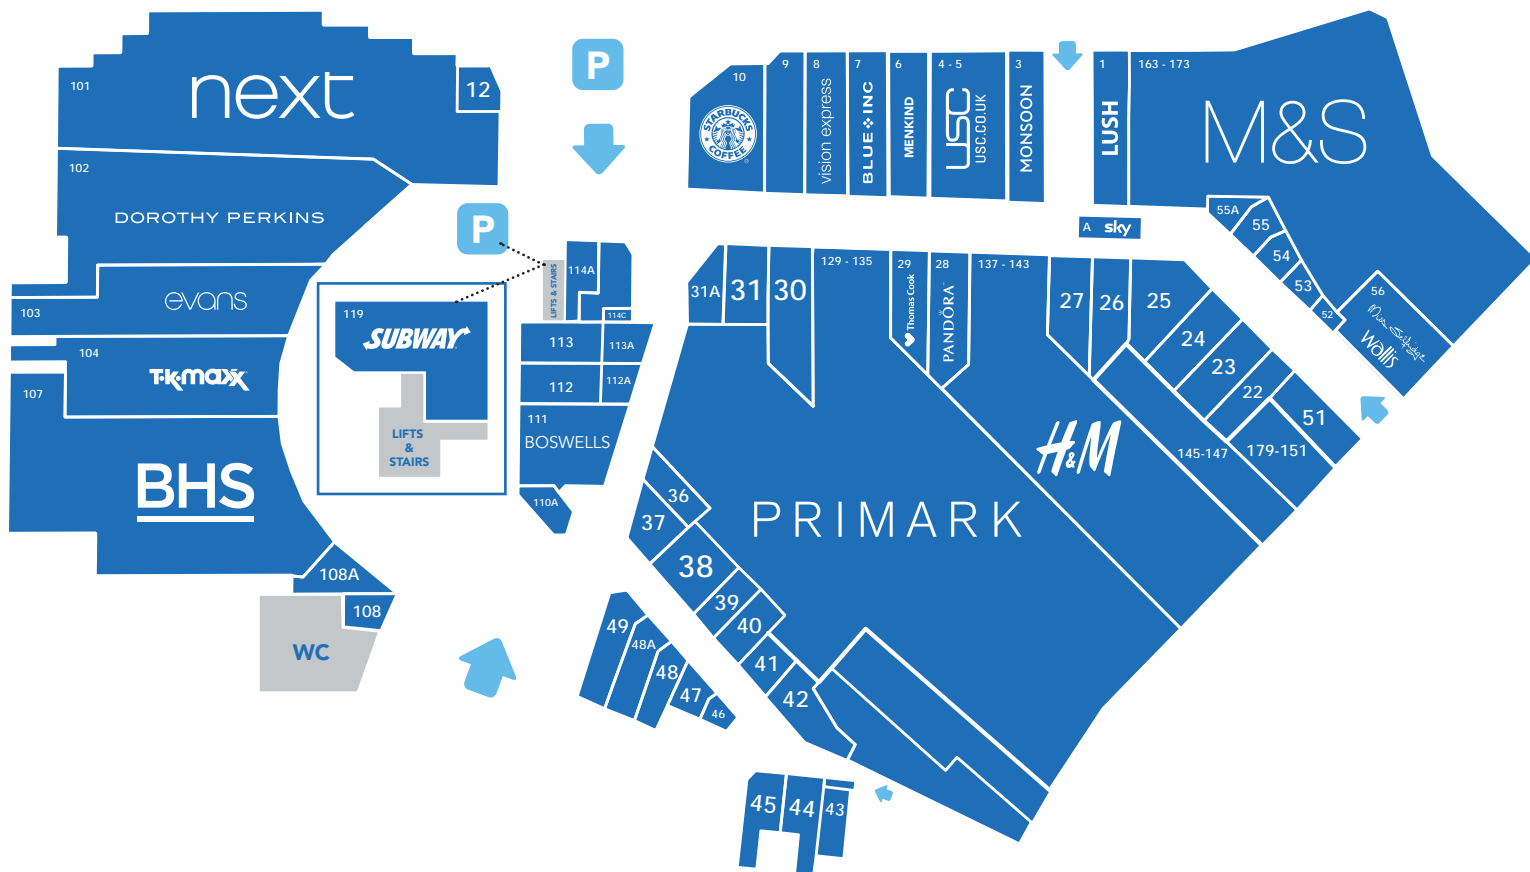

STORE GUIDE

Books, Cards & Gifts

Hawkin's Bazaar	30
LOL	31A
Menkind	6
Withit	42

Fashion & Jewellery

Accessorize	23
Bags 4 U	36
BHS	107
Blue Inc	7
Capkandi	47
Claire's Accessories	54
Dorothy Perkins	102
Ernest Jones	51
Essential	53
Evans	103
Goldsmiths Jewellers	26
H&M	137-143
Hemingway	38
Marabella's Boutique	39
Marks and Spencer	163-173
Miss Selfridge	56
Monsoon	3
Next	101

Pandora	28
Primark	129-135
Sparkles	112A
TK Maxx	104
USC	4-5
Wallis	56
Warren James	31

Food & Drink

Boswells	110/111
Starbucks	10
Subway	119
Thorntons	22

Health & Beauty

Bambinos	37
Blossoms Beauty	114C
GNC	48A
Lush	1
Supercuts	45
The Body Shop	27
The Fragrance Shop	114A
Trendy Nail Studio	43
Vision Express	8

Home

BHS	107
Interior Trading	12
TK Maxx	104
The Lighting Outlet	108A

Technology

London Camera Exchange	40
O2	24
Sky	KIOSK A
The Fone Shop	46
Virgin Media	55

Other

Brunels	113A
Car Valet UK	CAR PARK
City Cobbler	108
Eurochange	52
Fabric Land	49
Thomas Cook	29

* Individual store hours may vary